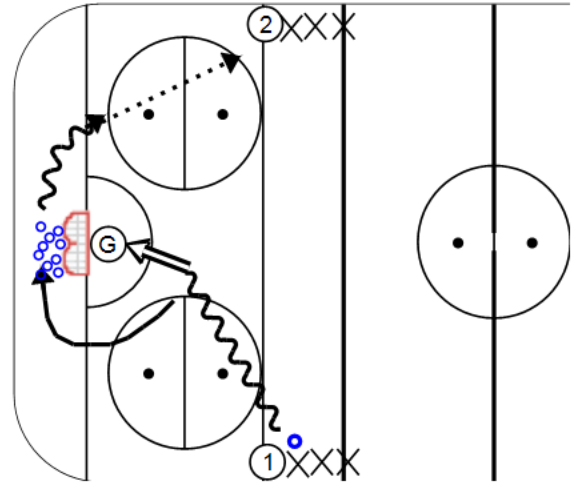

### Description

X1 skates across the top of the crease and receives a pass from X2 on the far side of the ice. X1 skates down straight towards the net and across the top of the crease. At any point as she moves across the top of the crease, she can shoot. The idea is to make the goalie move and look for holes to shoot at.

### Description

X1 starts the drill by skating across the ringette line and receiving a lead pass from X2. X1 drives around the pylon and across the top of the crease. Her job is to make the goalie move and then "bury her chance" from the hot spot.

Options are: race the goalie to the far post, shoot five hole, or stop and shoot back where you came from. Coaches may have to demo these moves one at a time to give athletes ideas.

X2 leaves as soon as X1 is around the pylon. Run in both ends.

Key points:

<input type="text"/>	<input type="text"/>
<input type="text"/>	<input type="text"/>

Title : Shoot-Breakout-Shoot Category #1 : Coaches Category #2 : Shooting

**Description**

X1 starts the drill by taking a shot on net. After she shoots, she grabs a ring from behind the net or gets a pass from the goalie and passes it to X2. X2 then skates in with ring and shoots. She grabs a ring from behind the net or gets a pass from the goalie and passes to the X1 line. The drill continues in that pattern.