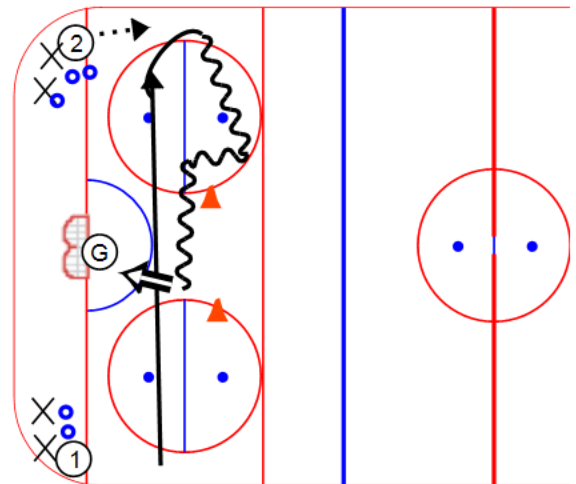

### Overview:

The following shooting drills are designed to give the shooter a chance to work on breakaway shots, cutting the sil, and moving the goalie to create open space to shoot.

- Inverted Shoe
- RMc's Shooting Drill
- Shoot-Breakout-Shoot

Title :

Category #1 :

Category #2 :

### Description

X1 skates across the top of the crease and receives a pass from X2 on the far side of the ice. X1 skates down straight towards the net and across the top of the crease. At any point as she moves across the top of the crease, she can shoot. The idea is to make the goalie move and look for holes to shoot at.

After X2 passes, she skates the same pattern as X1.

The pylons force the athletes to skate across the crease - they cannot skate between the pylons.

Key points:

<input type="text"/>	<input type="text"/>
<input type="text"/>	<input type="text"/>