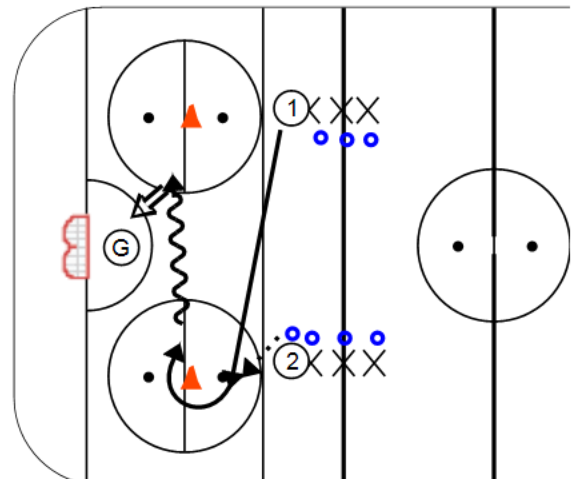

Description

X1 starts the drill by skating across the ringette line and receiving a lead pass from X2. X1 drives around the pylon and across the top of the crease. Her job is to make the goalie move and then "bury her chance" from the hot spot.

Options are: race the goalie to the far post, shoot five hole, or stop and shoot back where you came from. Coaches may have to demo these moves one at a time to give athletes ideas.

X2 leaves as soon as X1 is around the pylon. Run in both ends.